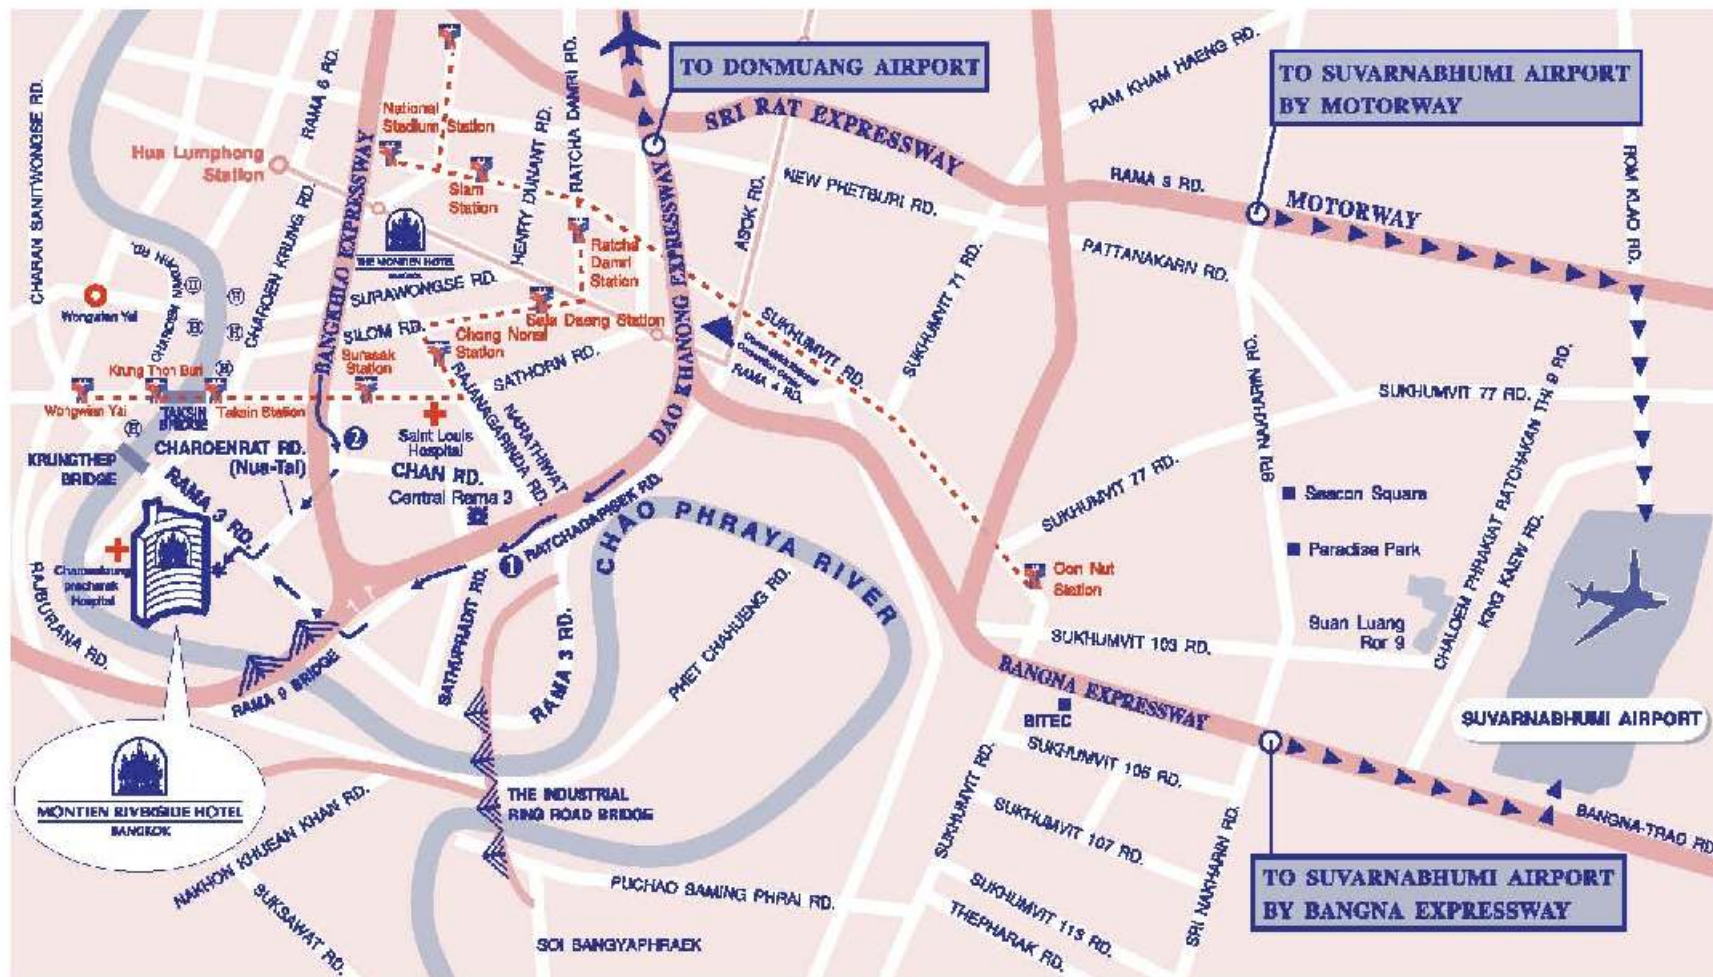

Map of Montien Riverside Hotel, Rama 3 Road, Bangkhlo, Bangkoklaem Bangkok

- ① Exit **SATHU PRADIT** then go straight and turn right at **RAMA 3 ROAD**, the hotel is 1Km. away on the left handside.
- ② Exit **CHAN ROAD** into Charoenrat Road (Nua-Tai) then go straight and turn right at **RAMA 3 ROAD**, stay on the left lane to turn left into the hotel. If you miss **CHAN ROAD** you must exit **BANG KHLO EXIT**, turn right at Rama 3 Road, the hotel is 1Km. away on the left handside.

System (BTS) Sky Train Station	MRT
Hotel	Expressway

372 Rama 3 Road, Bangkhlo Bangkok 10120 Tel. 02-292-2999, 02-292-2888 Fax: 02-292-2962-3 E-mail: riverside@montien.com www.montien.com